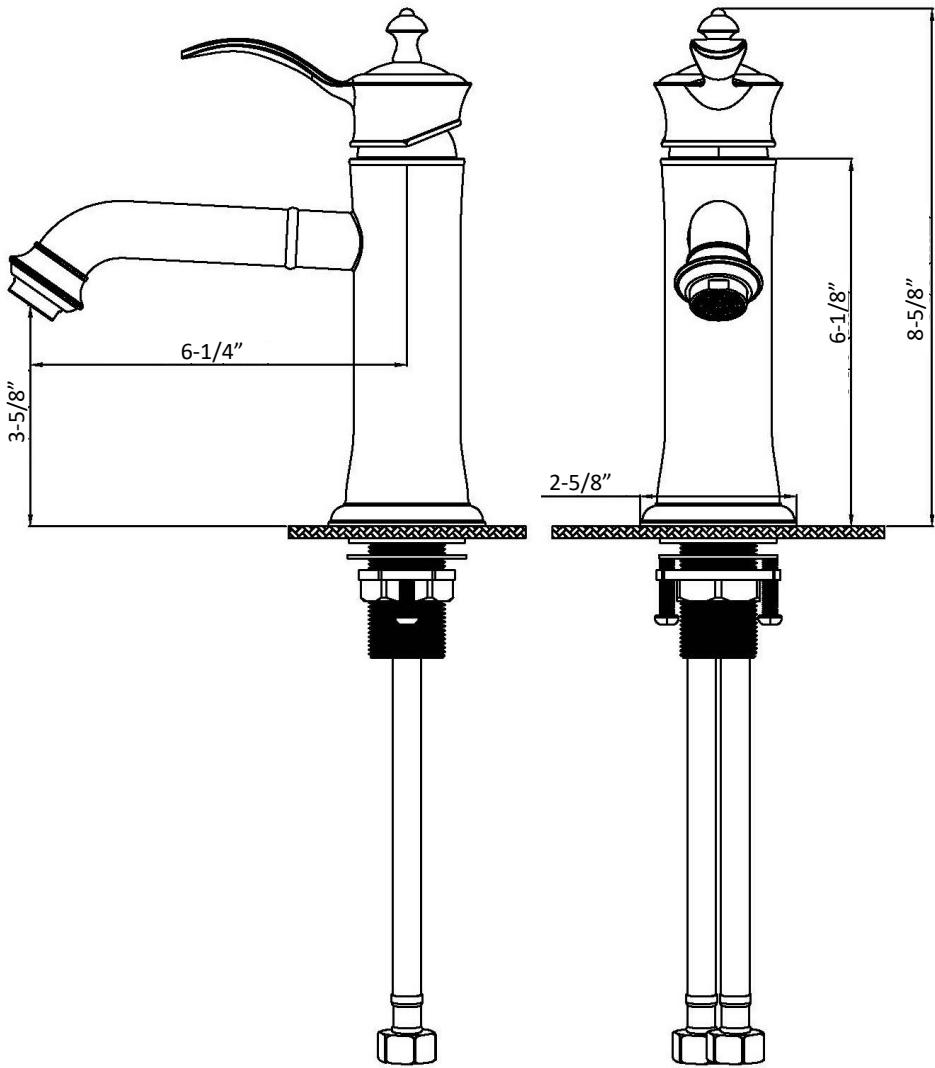

Karran®

INSTALLATION GUIDE

Vineyard

Models: KBF470C
 KBF470MB
 KBF470ORB
 KBF470SS

| COMPONENT LIST | QTY |
|-----------------------|-----|
| 1 - Faucet Body | 1 |
| 2 - O-Ring | 1 |
| 3 - Rubber Washer | 1 |
| 4 - Metal Washer | 1 |
| 5 - Mounting Hardware | 1 |
| 6 - Screws | 2 |

2

3

4

5

6

7

- 1 - Screw Cover
- 2 - Screw
- 3 - Handle
- 4 - Cover Ring
- 5 - Nut
- 6 - Cartridge
- 7 - Faucet Body
- 8 - Aerator Flange
- 9 - Aerator
- 10 - Aerator Cover
- 11 - Base
- 12 - O-Ring
- 13 - Rubber Washer
- 14 - Metal Washer
- 15 - Mounting Hardware
- 16 - Screws
- 17 - Water Lines