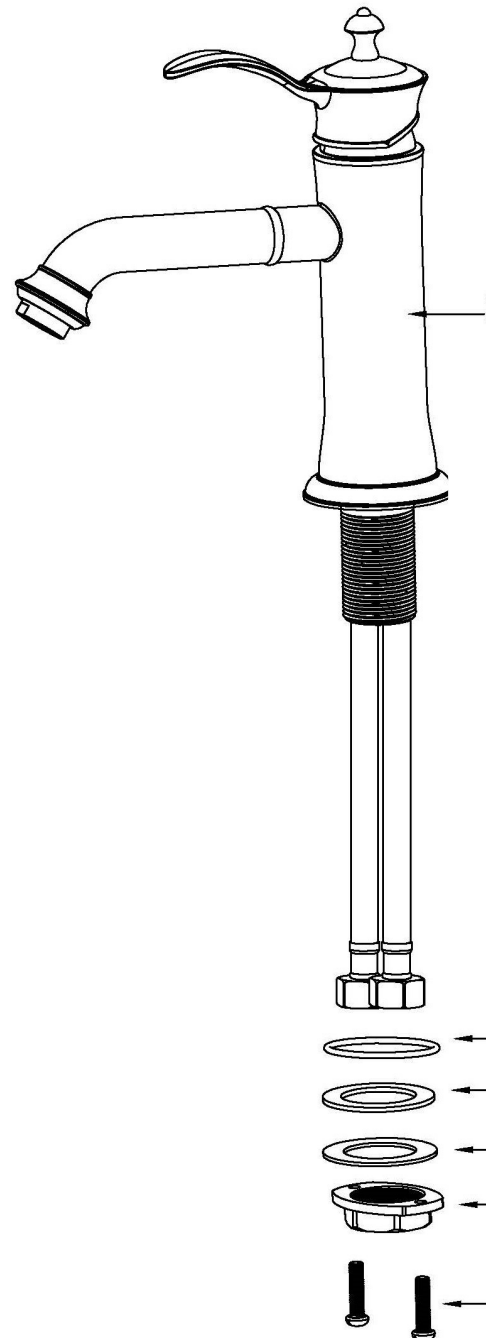

Karran®

INSTALLATION GUIDE

Vineyard

Models: KBF470C
 KBF470MB
 KBF470ORB
 KBF470SS

| COMPONENT LIST | QTY |
|-----------------------|-----|
| 1 - Faucet Body | 1 |
| 2 - O-Ring | 1 |
| 3 - Rubber Washer | 1 |
| 4 - Metal Washer | 1 |
| 5 - Mounting Hardware | 1 |
| 6 - Screws | 2 |

2

3

4

5

6

7

- 1 - Screw Cover
- 2 - Screw
- 3 - Handle
- 4 - Cover Ring
- 5 - Nut
- 6 - Cartridge
- 7 - Faucet Body
- 8 - Aerator Flange
- 9 - Aerator
- 10 - Aerator Cover
- 11 - Base
- 12 - O-Ring
- 13 - Rubber Washer
- 14 - Metal Washer
- 15 - Mounting Hardware
- 16 - Screws
- 17 - Water Lines