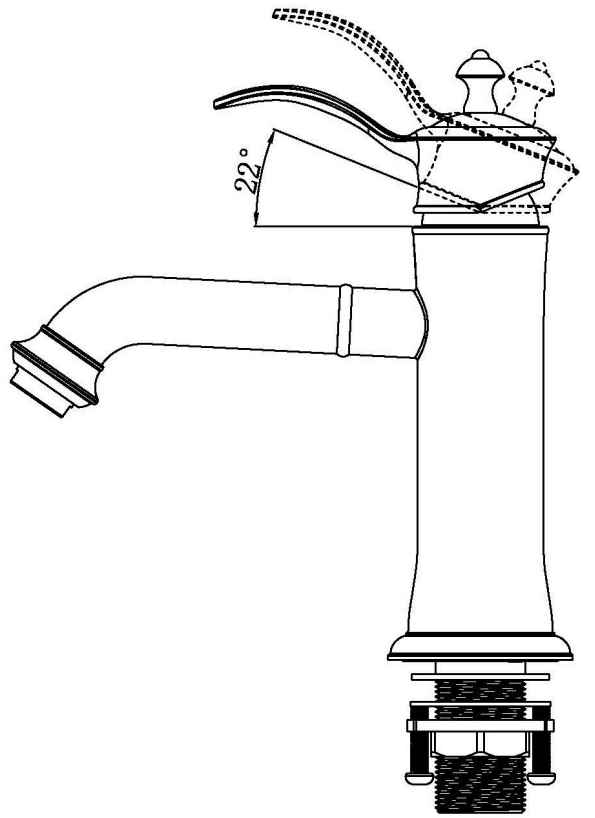

Karran®

INSTALLATION GUIDE

Vineyard

Models: KBF470C
 KBF470MB
 KBF470ORB
 KBF470SS

| COMPONENT LIST | QTY |
|-----------------------|-----|
| 1 - Faucet Body | 1 |
| 2 - O-Ring | 1 |
| 3 - Rubber Washer | 1 |
| 4 - Metal Washer | 1 |
| 5 - Mounting Hardware | 1 |
| 6 - Screws | 2 |

2

3

4

5

6

7

- 1 - Screw Cover
- 2 - Screw
- 3 - Handle
- 4 - Cover Ring
- 5 - Nut
- 6 - Cartridge
- 7 - Faucet Body
- 8 - Aerator Flange
- 9 - Aerator
- 10 - Aerator Cover
- 11 - Base
- 12 - O-Ring
- 13 - Rubber Washer
- 14 - Metal Washer
- 15 - Mounting Hardware
- 16 - Screws
- 17 - Water Lines