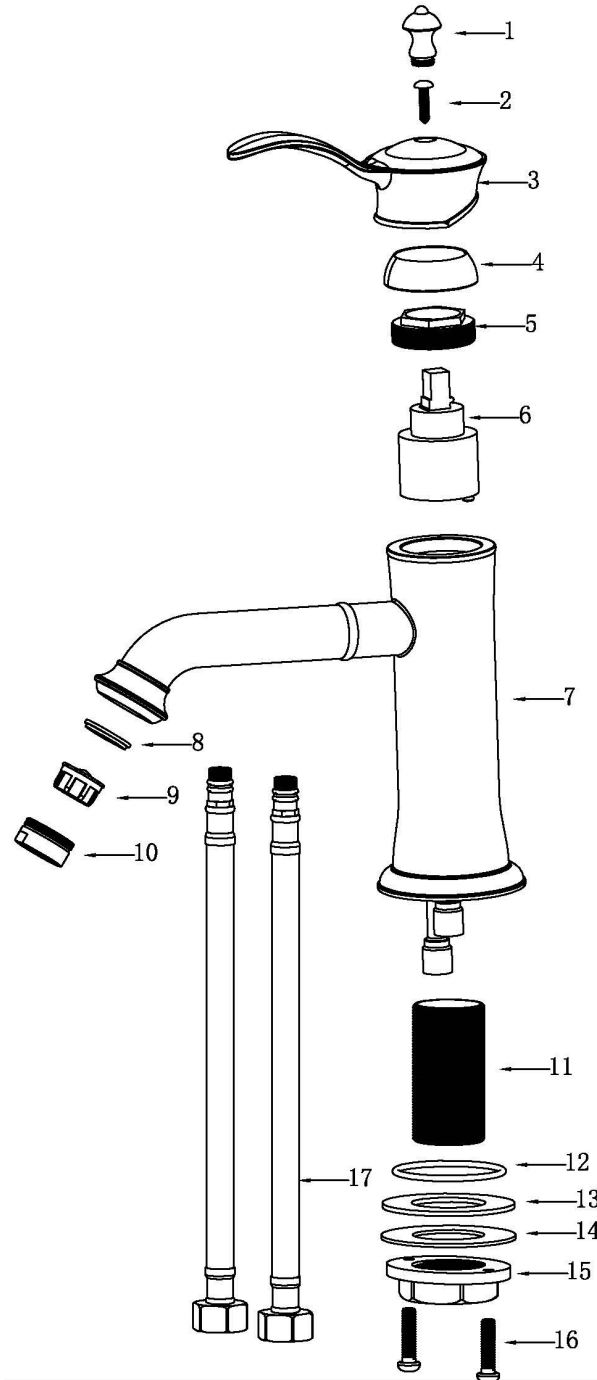

Karran®

INSTALLATION GUIDE

Vineyard

Models: KBF470C
 KBF470MB
 KBF470ORB
 KBF470SS

| COMPONENT LIST | QTY |
|-----------------------|-----|
| 1 - Faucet Body | 1 |
| 2 - O-Ring | 1 |
| 3 - Rubber Washer | 1 |
| 4 - Metal Washer | 1 |
| 5 - Mounting Hardware | 1 |
| 6 - Screws | 2 |

2

3

4

5

6

7

- 1 - Screw Cover
- 2 - Screw
- 3 - Handle
- 4 - Cover Ring
- 5 - Nut
- 6 - Cartridge
- 7 - Faucet Body
- 8 - Aerator Flange
- 9 - Aerator
- 10 - Aerator Cover
- 11 - Base
- 12 - O-Ring
- 13 - Rubber Washer
- 14 - Metal Washer
- 15 - Mounting Hardware
- 16 - Screws
- 17 - Water Lines