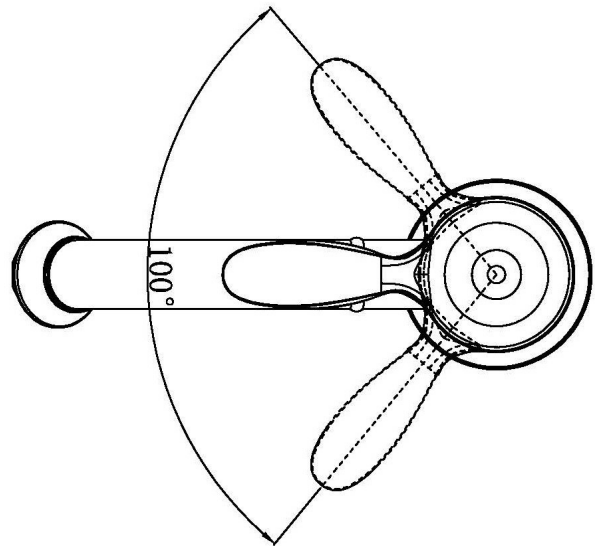

Karran®

INSTALLATION GUIDE

Vineyard

Models: KBF470C
 KBF470MB
 KBF470ORB
 KBF470SS

| COMPONENT LIST | QTY |
|-----------------------|-----|
| 1 - Faucet Body | 1 |
| 2 - O-Ring | 1 |
| 3 - Rubber Washer | 1 |
| 4 - Metal Washer | 1 |
| 5 - Mounting Hardware | 1 |
| 6 - Screws | 2 |

2

3

4

5

6

7

- 1 - Screw Cover
- 2 - Screw
- 3 - Handle
- 4 - Cover Ring
- 5 - Nut
- 6 - Cartridge
- 7 - Faucet Body
- 8 - Aerator Flange
- 9 - Aerator
- 10 - Aerator Cover
- 11 - Base
- 12 - O-Ring
- 13 - Rubber Washer
- 14 - Metal Washer
- 15 - Mounting Hardware
- 16 - Screws
- 17 - Water Lines