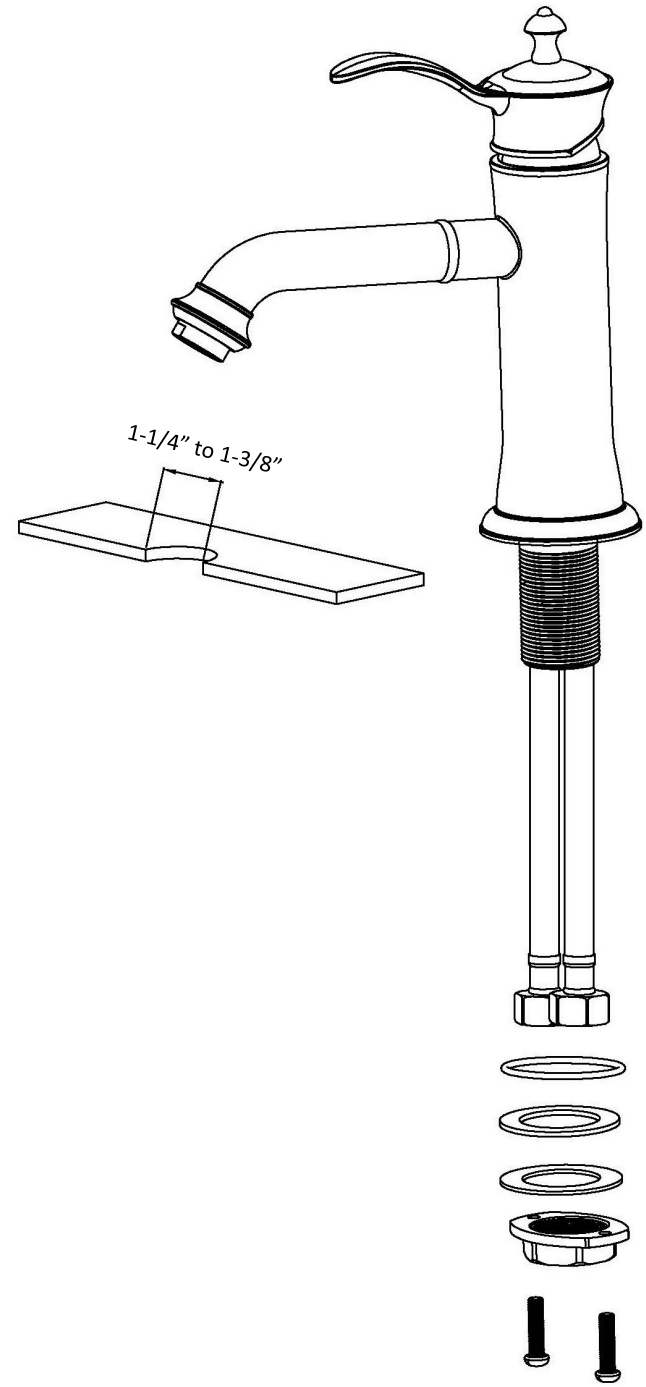

Karran®

INSTALLATION GUIDE

Vineyard

Models: KBF470C
 KBF470MB
 KBF470ORB
 KBF470SS

| COMPONENT LIST | QTY |
|-----------------------|-----|
| 1 - Faucet Body | 1 |
| 2 - O-Ring | 1 |
| 3 - Rubber Washer | 1 |
| 4 - Metal Washer | 1 |
| 5 - Mounting Hardware | 1 |
| 6 - Screws | 2 |

2

3

4

5

6

7

- 1 - Screw Cover
- 2 - Screw
- 3 - Handle
- 4 - Cover Ring
- 5 - Nut
- 6 - Cartridge
- 7 - Faucet Body
- 8 - Aerator Flange
- 9 - Aerator
- 10 - Aerator Cover
- 11 - Base
- 12 - O-Ring
- 13 - Rubber Washer
- 14 - Metal Washer
- 15 - Mounting Hardware
- 16 - Screws
- 17 - Water Lines