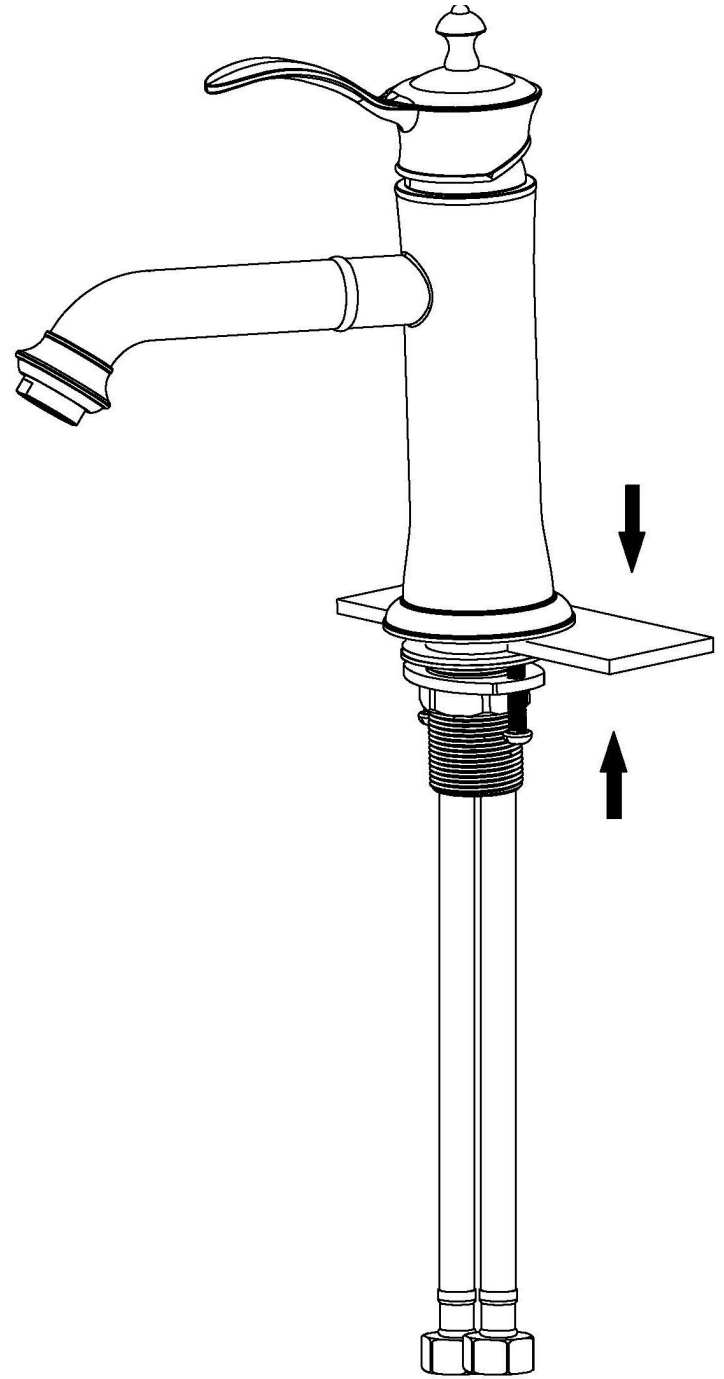

Karran®

INSTALLATION GUIDE

Vineyard

Models: KBF470C
 KBF470MB
 KBF470ORB
 KBF470SS

| COMPONENT LIST | QTY |
|-----------------------|-----|
| 1 - Faucet Body | 1 |
| 2 - O-Ring | 1 |
| 3 - Rubber Washer | 1 |
| 4 - Metal Washer | 1 |
| 5 - Mounting Hardware | 1 |
| 6 - Screws | 2 |

2

3

4

5

6

7

- 1 - Screw Cover
- 2 - Screw
- 3 - Handle
- 4 - Cover Ring
- 5 - Nut
- 6 - Cartridge
- 7 - Faucet Body
- 8 - Aerator Flange
- 9 - Aerator
- 10 - Aerator Cover
- 11 - Base
- 12 - O-Ring
- 13 - Rubber Washer
- 14 - Metal Washer
- 15 - Mounting Hardware
- 16 - Screws
- 17 - Water Lines