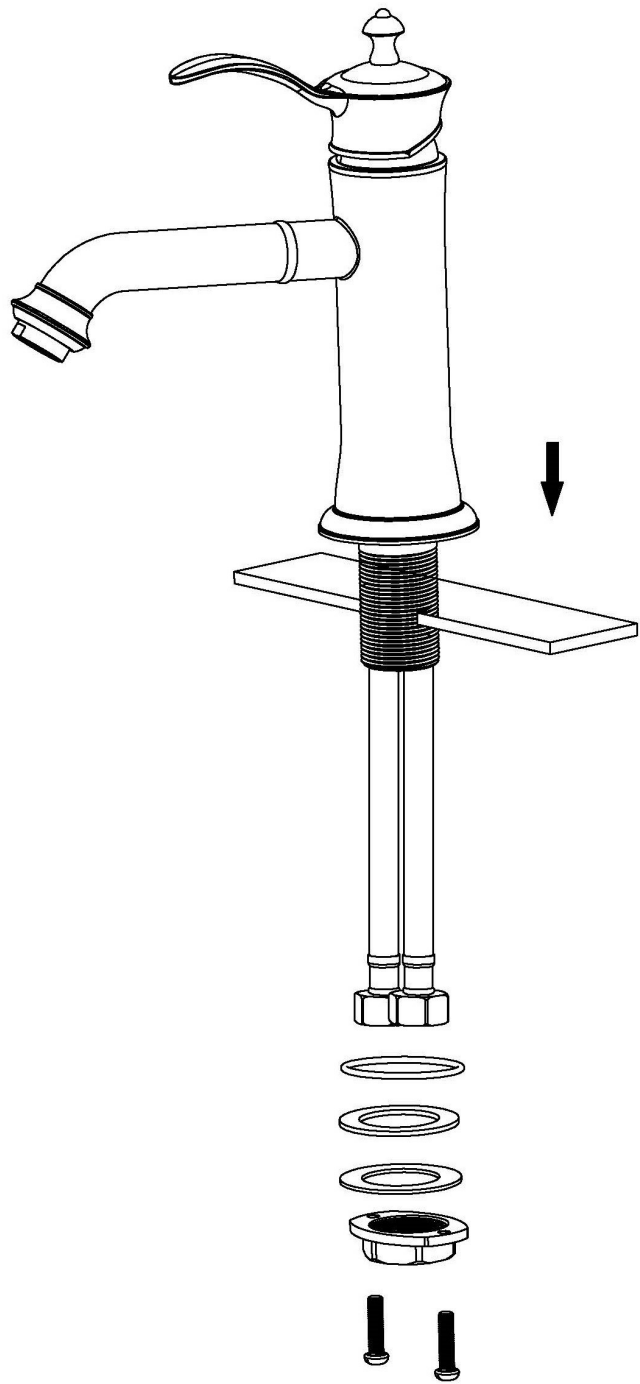

Karran®

INSTALLATION GUIDE

Vineyard

Models: KBF470C
 KBF470MB
 KBF470ORB
 KBF470SS

| COMPONENT LIST | QTY |
|-----------------------|-----|
| 1 - Faucet Body | 1 |
| 2 - O-Ring | 1 |
| 3 - Rubber Washer | 1 |
| 4 - Metal Washer | 1 |
| 5 - Mounting Hardware | 1 |
| 6 - Screws | 2 |

2

3

4

5

6

7

- 1 - Screw Cover
- 2 - Screw
- 3 - Handle
- 4 - Cover Ring
- 5 - Nut
- 6 - Cartridge
- 7 - Faucet Body
- 8 - Aerator Flange
- 9 - Aerator
- 10 - Aerator Cover
- 11 - Base
- 12 - O-Ring
- 13 - Rubber Washer
- 14 - Metal Washer
- 15 - Mounting Hardware
- 16 - Screws
- 17 - Water Lines